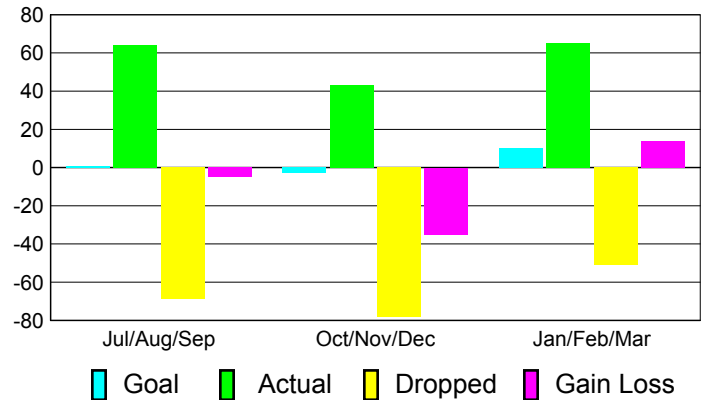

### Club Results 2010-2011

Goal, New, Dropped, Gain/Loss

## MEMBERSHIP

**Membership Results  
2010-2011**

**Membership  
2009-2010**

Month	Net Memb Goal	Actual New Memb	Actual Dropped Memb	Gain/Loss of Memb	Gain/Loss of Memb
Jul/Aug/Sep	1	64	-69	-5	-11
Oct/Nov/Dec	-3	43	-78	-35	-10
Jan/Feb/Mar	10	65	-51	14	29
<b>Totals</b>	<b>8</b>	<b>172</b>	<b>-198</b>	<b>-26</b>	<b>8</b>

### Membership Results 2010-2011

Goal, New, Dropped, Gain/Loss