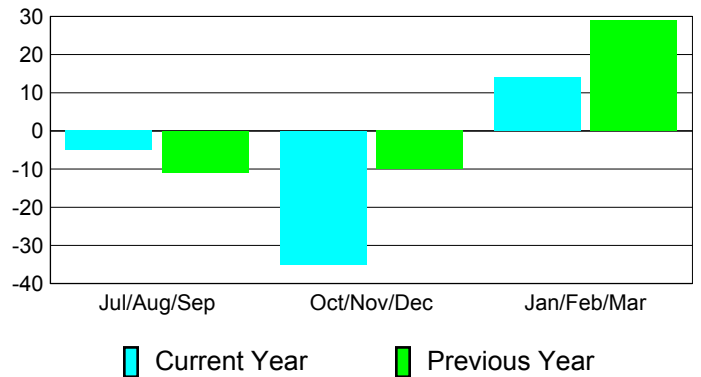

Comparison of Membership Gain/Loss

Current Year Compared to the Previous Year